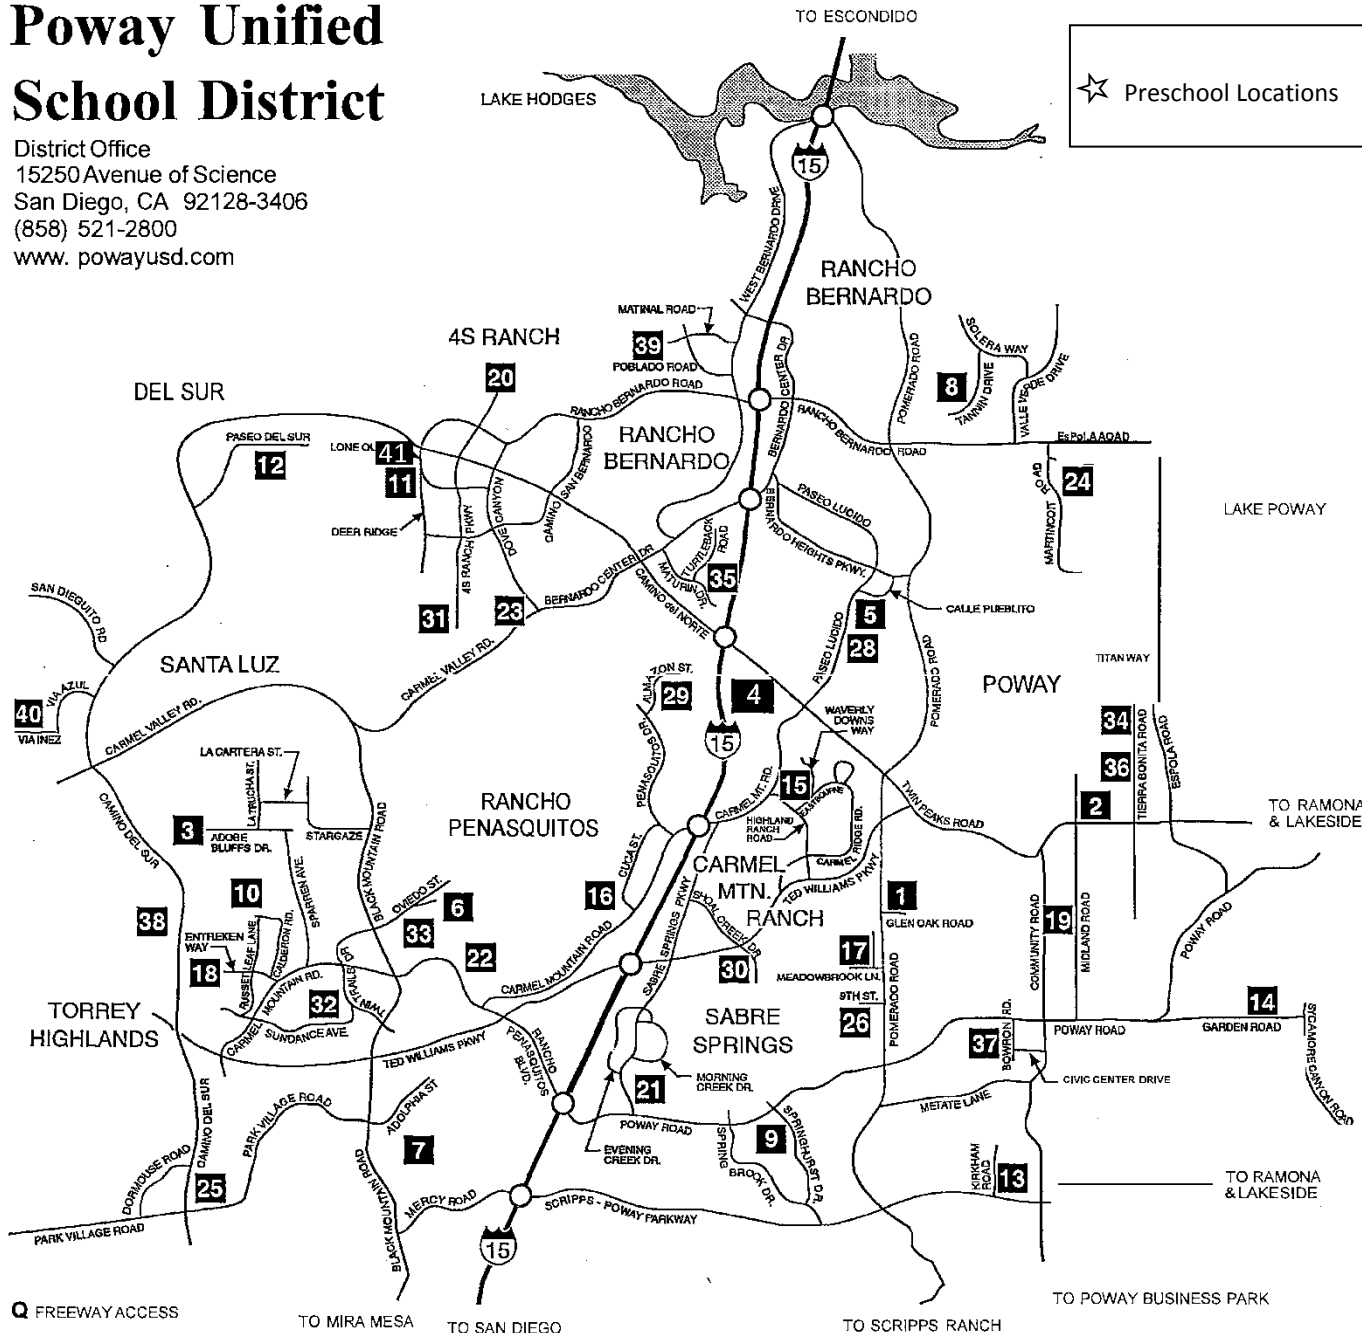

# Poway Unified School District

District Office  
 15250 Avenue of Science  
 San Diego, CA 92128-3406  
 (858) 521-2800  
 www.powayusd.com

- 1 - Abraxas High School
- 2 - Twin Peaks Center
- 3 - Adobe Bluffs Elementary School ☆
- 4 - District Office
- 5 - Bernardo Heights Middle School
- 6 - Black Mountain Middle School
- 7 - Canyon View Elementary School
- 8 - Chaparral Elementary School ☆
- 9 - Creekside Elementary School ☆
- 10 - Deer Canyon Elementary School ☆
- 11 - Del Norte High School ☆
- 12 - Del Sur Elementary School ☆
- 13 - Food & Nutrition
- 14 - Garden Road Elementary School ☆
- 15 - Highland Ranch Elementary School ☆
- 16 - Los Penasquitos Elementary School ☆
- 17 - Meadowbrook Middle School
- 18 - Mesa Verde Middle School
- 19 - Midland Elementary School
- 20 - Monterey Ridge Elementary School ☆
- 21 - Morning Creek Elementary School ☆
- 22 - Mt. Carmel High School
- 23 - Oak Valley Middle School
- 24 - Painted Rock Elementary School ☆
- 25 - Park Village Elementary School ☆
- 26 - Pomerado Elementary School ☆
- 27 - Poway High School
- 28 - Rancho Bernardo High School
- 29 - Rolling Hills Elementary School ☆
- 30 - Shoal Creek Elementary School ☆
- 31 - Stone Ranch Elementary School ☆
- 32 - Sundance Elementary School ☆
- 33 - Sunset Hills Elementary School ☆
- 34 - Tierra Bonita Elementary School
- 35 - Turtleback Elementary School ☆
- 36 - Twin Peaks Middle School
- 37 - Valley Elementary School ☆
- 38 - Westview High School ☆
- 39 - Westwood Elementary School ☆
- 40 - Willow Grove Elementary ☆
- 41 - Design 39 Campus ☆