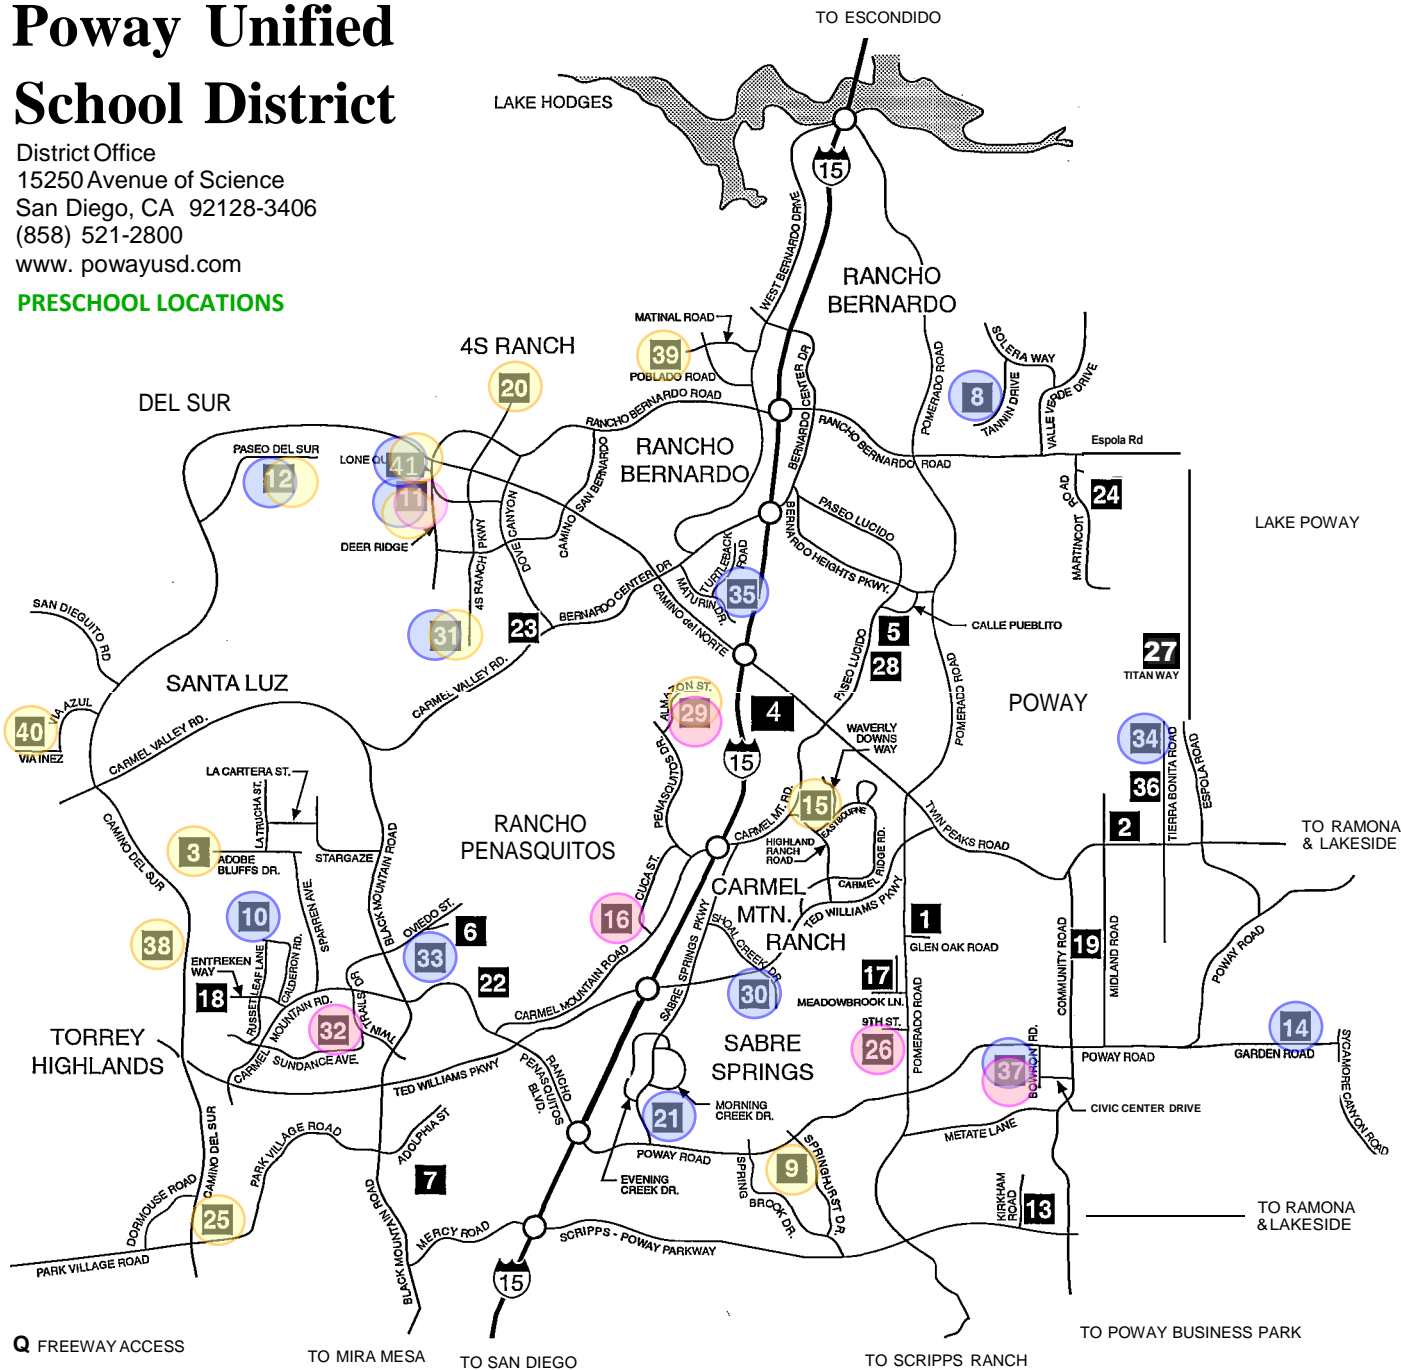

## PRESCHOOL LOCATIONS

- 1 - Abraxas High School
- 2 - Twin Peaks Center
- 3 - Adobe Bluffs Elementary (FD)
- 4 - District Office
- 5 - Bernardo Heights Middle School
- 6 - Black Mountain Middle School
- 7 - Canyon View Elementary School
- 8 - Chaparral Elementary (PD)
- 9 - Creekside Elementary (FD)
- 10 - Deer Canyon Elementary (PD)
- 11 - Del Norte High (FD)(PD)(SF)
- 12 - Del Sur Elementary (FD)(PD)
- 13 - Food & Nutrition
- 14 - Garden Road Elementary (PD)
- 15 - Highland Ranch Elementary (FD)
- 16 - Los Penasquitos Elementary (SF)
- 17 - Meadowbrook Middle School
- 18 - Mesa Verde Middle School
- 19 - Midland Elementary School
- 20 - Monterey Ridge Elementary (FD)
- 21 - Morning Creek Elementary (PD)
- 22 - Mt. Carmel High School
- 23 - Oak Valley Middle School
- 24 - Painted Rock Elementary School
- 25 - Park Village Elementary (FD)
- 26 - Pomerado Elementary (SF)
- 27 - Poway High School
- 28 - Rancho Bernardo High School
- 29 - Rolling Hills Elementary (FD)(SF)
- 30 - Shoal Creek Elementary (PD)
- 31 - Stone Ranch Elementary (PD)
- 32 - Sundance Elementary (SF)
- 33 - Sunset Hills Elementary (PD)
- 34 - Tierra Bonita Elementary (PD)
- 35 - Turtleback Elementary (PD)
- 36 - Twin Peaks Middle School
- 37 - Valley Elementary (PD) (SF)
- 38 - Westview High (FD)
- 39 - Westwood Elementary (FD)
- 40 - Willow Grove Elementary (FD)
- 41 - Design 39 Campus (FD)(PD)